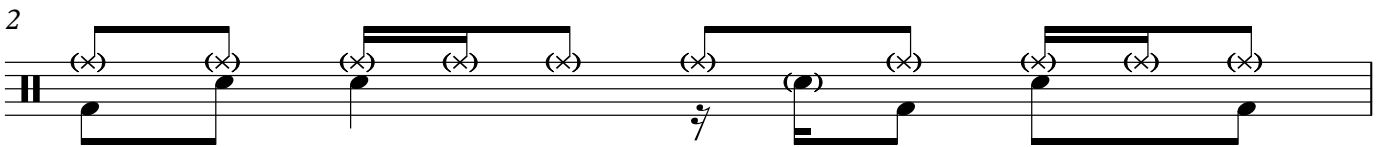

FUNKY RIDE GROOVE INSPIRED BY 'SUPER BAD'

BY ALEX RIBCHESTER

BELOW IS THE NOTATION FOR VIDEO LESSON #330

PLAY WITH A SWING FEEL

MEASURE 2

MEASURE 3

FOUR BAR LOOP