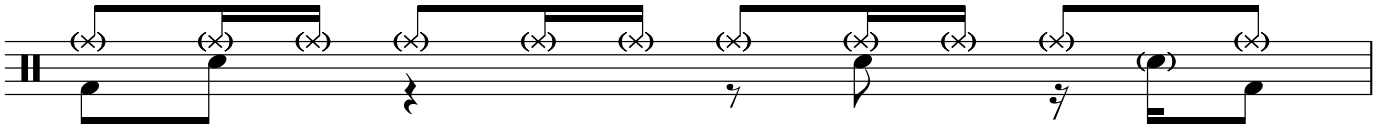

FUNKY RIDE GROOVE INSPIRED BY 'SUPER BAD'

BY ALEX RIBCHESTER

BELOW IS THE NOTATION FOR VIDEO LESSON #330

PLAY WITH A SWING FEEL

MEASURE 2

MEASURE 3

FOUR BAR LOOP